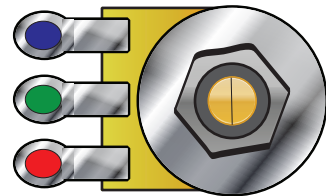

# EP200A WIRING DIAGRAM

**VOLUME**

**VIBRATO**

**WIRE COLORS MAY VARY**