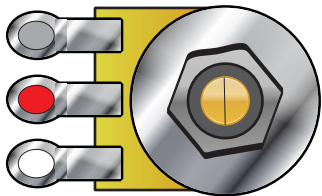

# EP200A WIRING DIAGRAM

**VOLUME**

**VIBRATO**

**WIRE COLORS MAY VARY**