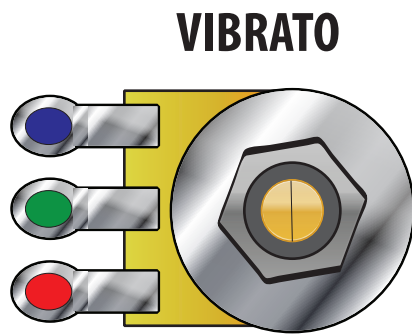

VOLUME

VIBRATO

WIRE COLORS MAY VARY